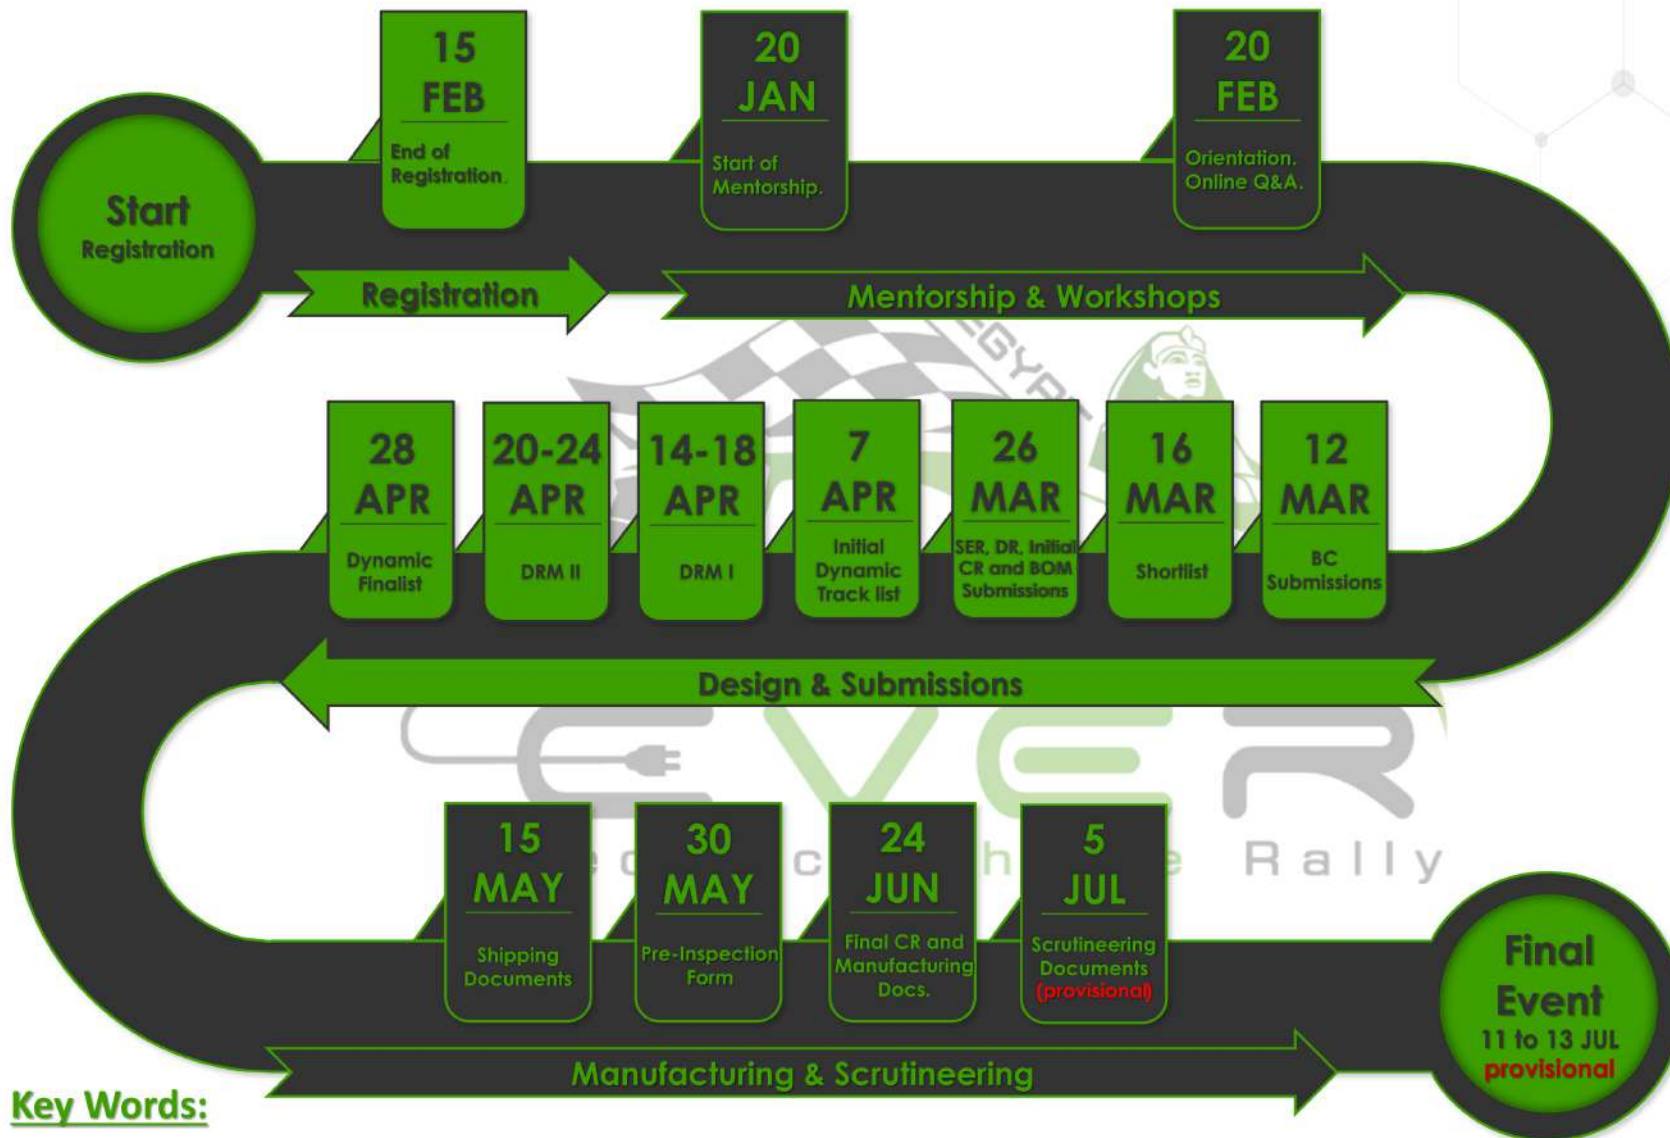

EVER V DYNAMIC TRACK _ INTERNATIONAL TEAMS

#EVER FIFTH GENERATION

Owned By

Organized By

Key Words:

BC: Business Case.

CR: Cost Report.

DR: Design Report.

SER: Structural Equivalency Report.

BOM: Bill Of Material.

DRM: Design Review Meeting.

EVER V DYNAMIC TRACK _ NATIONAL TEAMS

#EVER FIFTH GENERATION

Owned By

Organized By

Key Words:

BC: Business Case.

CR: Cost Report.

DR: Design Report.

SER: Structural Equivalency Report.

BOM: Bill Of Material.

DRM: Design Review Meeting.