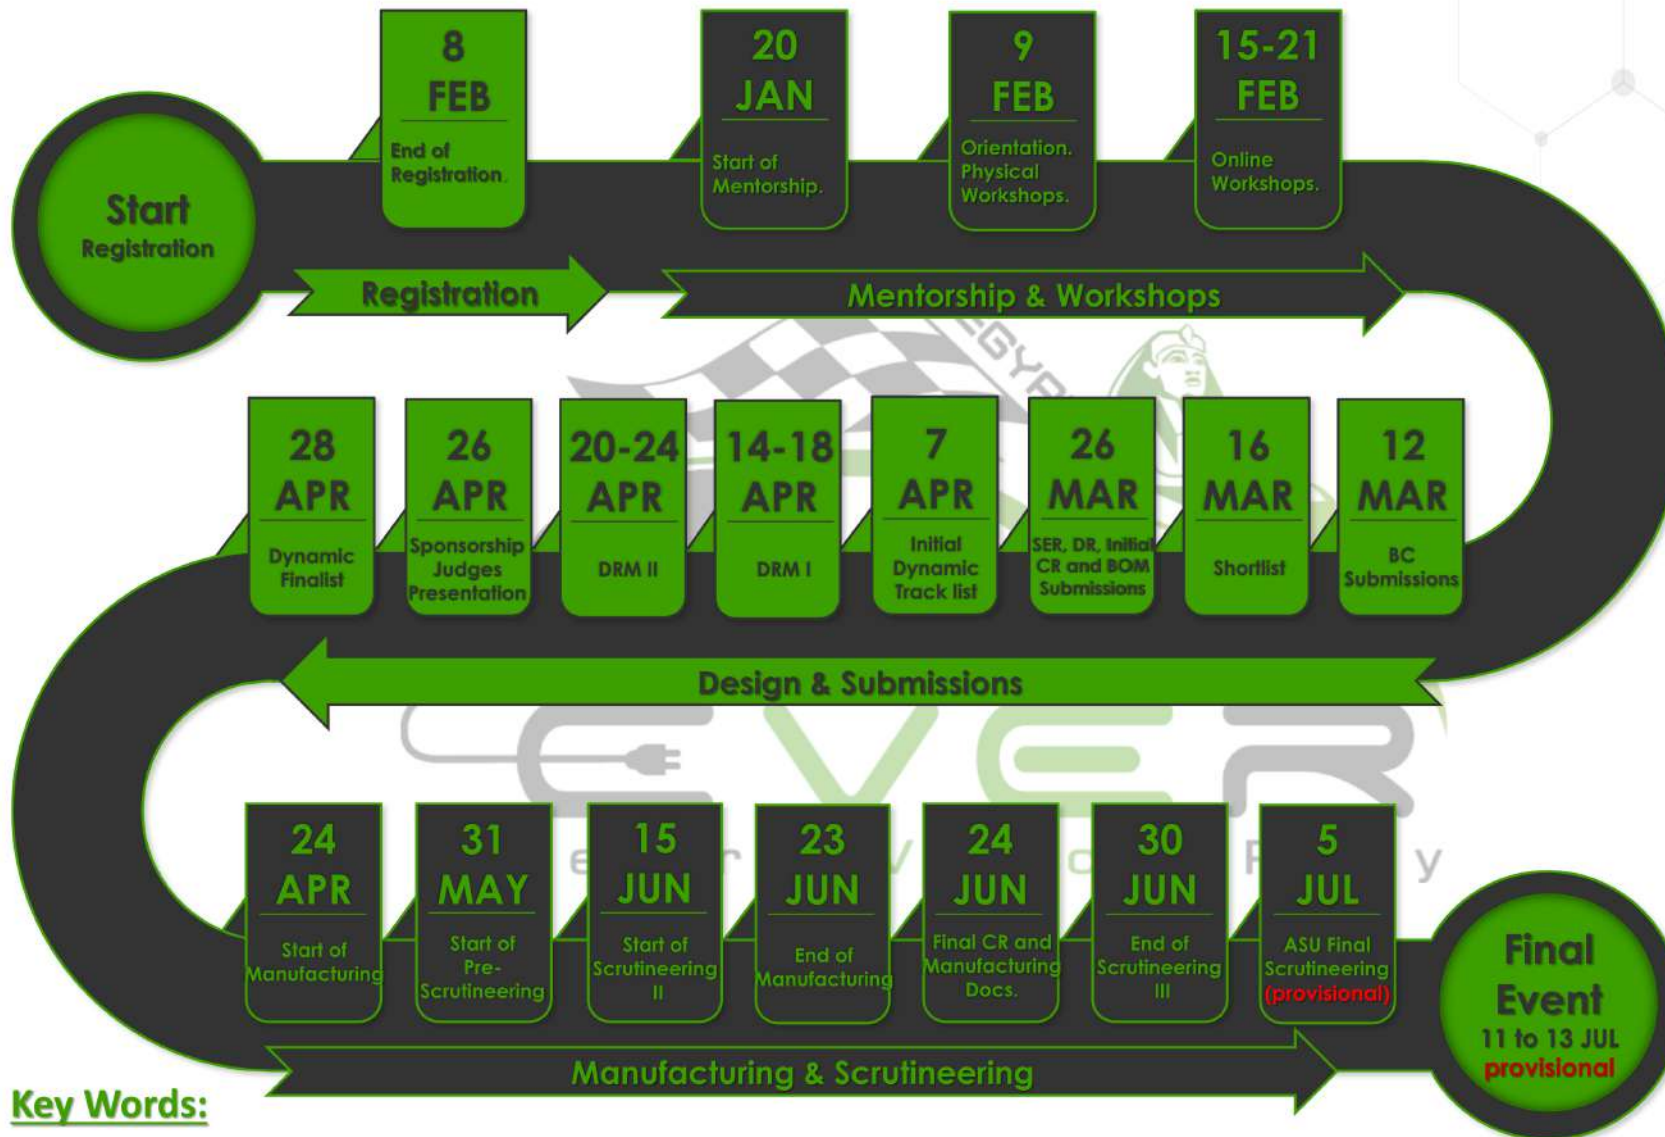

EVER V DYNAMIC TRACK _ INTERNATIONAL TEAMS

#EVER FIFTH GENERATION

Owned By

Organized By

Key Words:

BC: Business Case.

CR: Cost Report.

DR: Design Report.

SER: Structural Equivalency Report.

BOM: Bill Of Material.

DRM: Design Review Meeting.

EVER V DYNAMIC TRACK _ NATIONAL TEAMS

#EVER FIFTH GENERATION

Owned By

Organized By

Key Words:

BC: Business Case.

CR: Cost Report.

DR: Design Report.

SER: Structural Equivalency Report.

BOM: Bill Of Material.

DRM: Design Review Meeting.